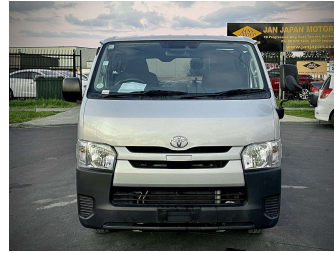

# 2018 Toyota Hiace DX

Purchase Price

**\$24,390**

Includes GST  
Excludes on-road costs of \$595

Finance may be available on this vehicle. Ask one of our friendly staff for more information.

Gain peace of mind with Mechanical Breakdown Insurance. **Ask us how.**

## Top features

- » ABS Brakes
- » Air Conditioning
- » Electric Windows
- » Power Steering

Body Style

**4 door, Van**

Odometer

**113,757 km**

Engine

**2000 cc**