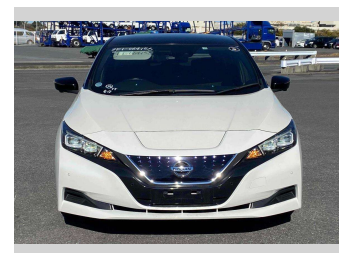

2019 Nissan Leaf XV Selection

Purchase Price **POA**

Includes GST
Excludes on-road costs of \$595

Finance may be available on this vehicle. Ask one of our friendly staff for more information.

Gain peace of mind with Mechanical Breakdown Insurance. **Ask us how.**

- Top features**
- » ABS Brakes
 - » Air Conditioning
 - » Electric Windows
 - » Power Steering

Body Style
5 door, Hatchback

Odometer
77,012 km

Engine
-

Fuel Type
Electricity

Transmission
Automatic, 2WD

Wheels
-

VIN
-

Interior
Black

Safety
-

Reg No.
-

Ext Colour
Pearl White

History
-

Seats
5 seats

CO2 Emissions
-