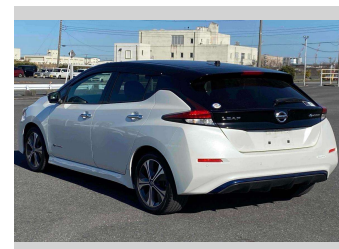

2019 Nissan Leaf XV Selection

Purchase Price **POA**

Includes GST
Excludes on-road costs of \$595

Finance may be available on this vehicle. Ask one of our friendly staff for more information.

Gain peace of mind with Mechanical Breakdown Insurance. **Ask us how.**

- Top features**
- » ABS Brakes
 - » Air Conditioning
 - » Electric Windows
 - » Power Steering

Body Style
5 door, Hatchback

Odometer
77,012 km

Engine
-

Fuel Type
Electricity

Transmission
Automatic, 2WD

Wheels
-

VIN
-

Interior
Black

Safety
-

Reg No.
-

Ext Colour
Pearl White

History
-

Seats
5 seats

CO2 Emissions
-