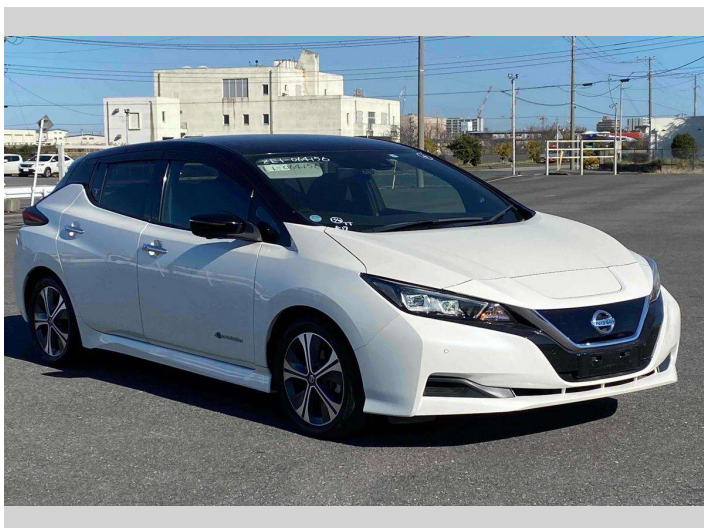

2019 Nissan Leaf XV Selection

Purchase Price **POA**

Includes GST
Excludes on-road costs of \$595

Finance may be available on this vehicle. Ask one of our friendly staff for more information.

Gain peace of mind with Mechanical Breakdown Insurance. **Ask us how.**

- Top features**
- » ABS Brakes
 - » Air Conditioning
 - » Electric Windows
 - » Power Steering

Body Style
5 door, Hatchback

Odometer
77,012 km

Engine
-

Fuel Type
Electricity

Transmission
Automatic, 2WD

Wheels
-

VIN
-

Interior
Black

Safety
-

Reg No.
-

Ext Colour
Pearl White

History
-

Seats
5 seats

CO2 Emissions
-