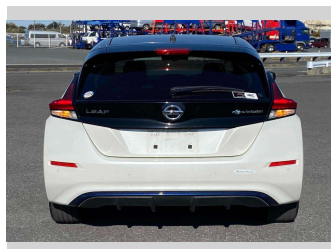

2019 Nissan Leaf XV Selection

Purchase Price **POA**

Includes GST
Excludes on-road costs of \$595

Finance may be available on this vehicle. Ask one of our friendly staff for more information.

Gain peace of mind with Mechanical Breakdown Insurance. **Ask us how.**

- Top features**
- » ABS Brakes
 - » Air Conditioning
 - » Electric Windows
 - » Power Steering

Body Style
5 door, Hatchback

Odometer
77,012 km

Engine
-

Fuel Type
Electricity

Transmission
Automatic, 2WD

Wheels
-

VIN
-

Interior
Black

Safety
-

Reg No.
-

Ext Colour
Pearl White

History
-

Seats
5 seats

CO2 Emissions
-