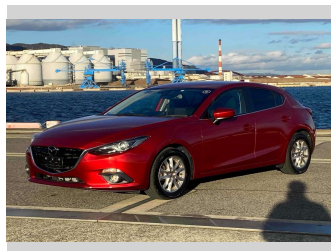

2016 Mazda Axela Sport 15S Touring

Purchase Price **POA**

Includes GST
Excludes on-road costs of \$595

Finance may be available on this vehicle. Ask one of our friendly staff for more information.

Gain peace of mind with Mechanical Breakdown Insurance. **Ask us how.**

- Top features**
- » ABS Brakes
 - » Air Conditioning
 - » Electric Windows
 - » Fog Lights
 - » Power Steering
 - » Spoiler

Body Style
5 door, Hatchback

Odometer
52,295 km

Engine
1500 cc

Fuel Type
Petrol

Transmission
Automatic, 2WD

Wheels
-

VIN
-

Interior
Gray

Safety
-

Reg No.
-

Ext Colour
Red

History
-