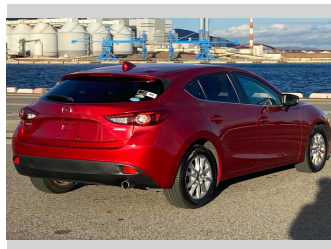

2016 Mazda Axela Sport 15S Touring

Purchase Price **POA**

Includes GST
Excludes on-road costs of \$595

Finance may be available on this vehicle. Ask one of our friendly staff for more information.

Gain peace of mind with Mechanical Breakdown Insurance. **Ask us how.**

- Top features**
- » ABS Brakes
 - » Air Conditioning
 - » Electric Windows
 - » Fog Lights
 - » Power Steering
 - » Spoiler

Body Style
5 door, Hatchback

Odometer
52,295 km

Engine
1500 cc

Fuel Type
Petrol

Transmission
Automatic, 2WD

Wheels
-

VIN
-

Interior
Gray

Safety
-

Reg No.
-

Ext Colour
Red

History
-