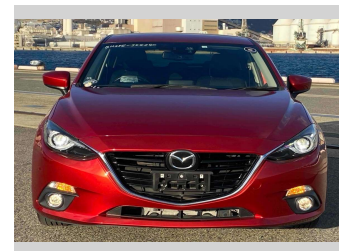

2016 Mazda Axela Sport 15S Touring

Purchase Price **POA**

Includes GST
Excludes on-road costs of \$595

Finance may be available on this vehicle. Ask one of our friendly staff for more information.

Gain peace of mind with Mechanical Breakdown Insurance. **Ask us how.**

- Top features**
- » ABS Brakes
 - » Air Conditioning
 - » Electric Windows
 - » Fog Lights
 - » Power Steering
 - » Spoiler

Body Style
5 door, Hatchback

Odometer
52,295 km

Engine
1500 cc

Fuel Type
Petrol

Transmission
Automatic, 2WD

Wheels
-

VIN
-

Interior
Gray

Safety
-

Reg No.
-

Ext Colour
Red

History
-