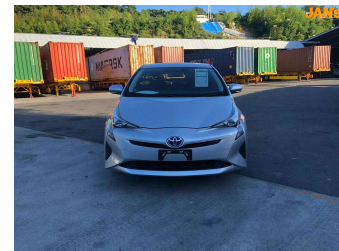

# 2016 Toyota Prius S

**Purchase Price**

**POA**

Includes GST  
Excludes on-road costs of \$595

Finance may be available on this vehicle. Ask one of our friendly staff for more information.

Gain peace of mind with Mechanical Breakdown Insurance. **Ask us how.**

- Top features**
- » ABS Brakes
  - » Air Conditioning
  - » Electric Windows
  - » Power Steering
  - » Winker Mirror

Body Style  
**5 door, Hatchback**

Odometer  
**106,000 km**

Engine  
**1800 cc, Hybrid**