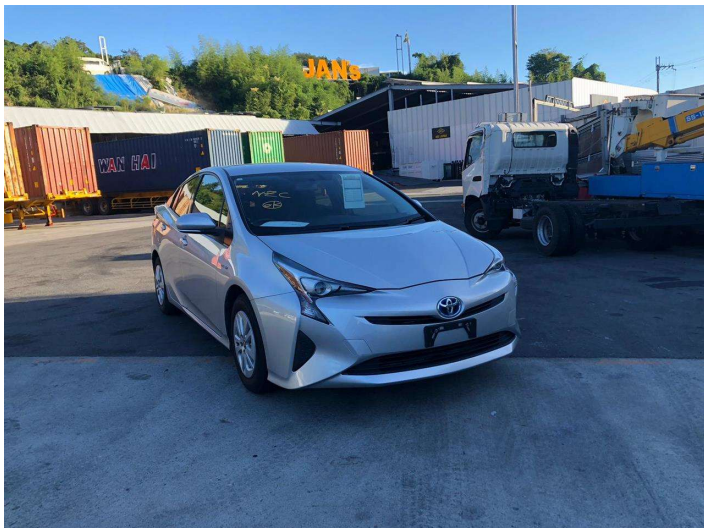

# 2016 Toyota Prius S

**Purchase Price**

**POA**

Includes GST  
Excludes on-road costs of \$595

Finance may be available on this vehicle. Ask one of our friendly staff for more information.

Gain peace of mind with Mechanical Breakdown Insurance. **Ask us how.**

- Top features**
- » ABS Brakes
  - » Air Conditioning
  - » Electric Windows
  - » Power Steering
  - » Winker Mirror

Body Style  
**5 door, Hatchback**

Odometer  
**106,000 km**

Engine  
**1800 cc, Hybrid**

Fuel Type  
**Hybrid**

Transmission  
**Automatic, 2WD**

Wheels  
-

VIN  
-

Interior  
**Gray**

Safety  
-

Reg No.

-