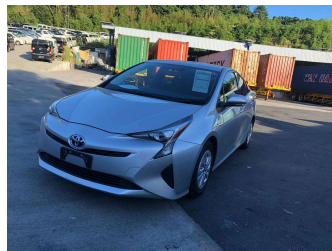

# 2016 Toyota Prius S

**Purchase Price**

**POA**

Includes GST  
Excludes on-road costs of \$595

Finance may be available on this vehicle. Ask one of our friendly staff for more information.

Gain peace of mind with Mechanical Breakdown Insurance. **Ask us how.**

- Top features**
- » ABS Brakes
  - » Air Conditioning
  - » Electric Windows
  - » Power Steering
  - » Winker Mirror

Body Style  
**5 door, Hatchback**

Odometer  
**106,000 km**

Engine  
**1800 cc, Hybrid**

Fuel Type  
**Hybrid**

Transmission  
**Automatic, 2WD**

Wheels  
-

VIN  
-

Interior  
**Gray**

Safety  
-

Reg No.

-