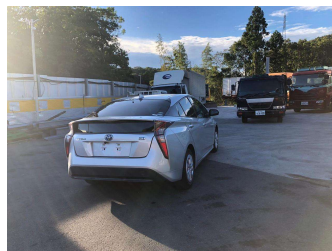

# 2016 Toyota Prius S

**Purchase Price**

**POA**

Includes GST  
Excludes on-road costs of \$595

Finance may be available on this vehicle. Ask one of our friendly staff for more information.

Gain peace of mind with Mechanical Breakdown Insurance. **Ask us how.**

- Top features**
- » ABS Brakes
  - » Air Conditioning
  - » Electric Windows
  - » Power Steering
  - » Winker Mirror

Body Style  
**5 door, Hatchback**

Odometer  
**106,000 km**

Engine  
**1800 cc, Hybrid**