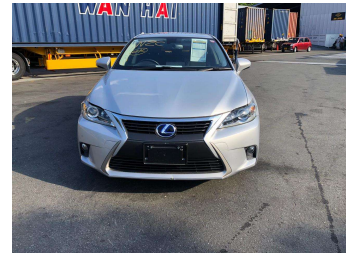

# 2014 Lexus CT 200H Version C

**Purchase Price**

**\$17,500**

Includes GST  
Excludes on-road costs of \$595

Finance may be available on this vehicle. Ask one of our friendly staff for more information.

Gain peace of mind with Mechanical Breakdown Insurance. **Ask us how.**

Body Style  
**5 door, Hatchback**

Odometer  
**94,910 km**

Engine  
**1800 cc, Hybrid**

Fuel Type  
**Hybrid**

Transmission  
**Automatic, 2WD**

Wheels  
-

VIN  
**7AT0B010X24219447**

Interior  
**Gray**