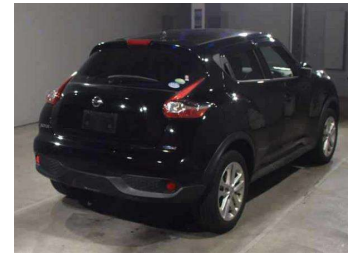

# 2015 Nissan Juke 15RX

**Purchase Price** **\$12,400**  
Includes GST  
Excludes on-road costs of \$595

Finance may be available on this vehicle. Ask one of our friendly staff for more information.

Gain peace of mind with Mechanical Breakdown Insurance. **Ask us how.**

- Top features**
- » ABS Brakes
  - » Air Conditioning
  - » Electric Windows
  - » Power Steering
  - » Spoiler
  - » Winker Mirror

Body Style  
**5 door, SUV / 4x4**

Odometer  
**97,473 km**

Engine  
**1500 cc**

-

Ext Colour  
**Black**

History

-

Seats  
**5 seats**

CO2 Emissions  
**★★★★☆**  
**150 grams/km**

Energy Economy  
**★★★★☆☆**

**Annual fuel cost of \$2,550**  
**6.5L per 100km**