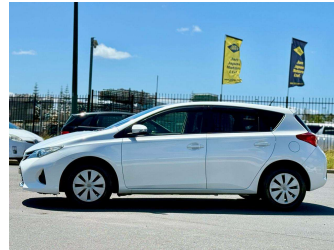

2013 Toyota Auris 150X

Purchase Price **\$12,500**

Includes GST
Excludes on-road costs of \$595

Finance may be available on this vehicle. Ask one of our friendly staff for more information.

Gain peace of mind with Mechanical Breakdown Insurance. **Ask us how.**

Body Style	5 door, Hatchback	Reg No.	-
Odometer	79,140 km	Ext Colour	Pearl White
Engine	1500 cc	History	-
Fuel Type	Petrol	Seats	5 seats
Transmission	Automatic, 2WD	CO2 Emissions	★★★★☆ 149 grams/km
Wheels	-	Energy Economy	★★★★☆☆
VIN	7AT0H659X24011550	Annual fuel cost of \$2,510	6.4L per 100km
Interior	Gray	Cost per year is an estimate based on petrol price of \$2.80 per litre and an average distance of 14000 km. Emissions and Energy Economy figures standardised to 3P WLTP.	
Safety		Stock ID: 1156929	
	Based on 2024 VSRR rating		