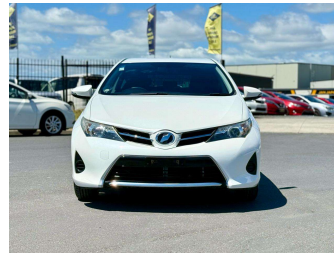

2013 Toyota Auris 150X

Purchase Price **\$12,500**

Includes GST
Excludes on-road costs of \$595

Finance may be available on this vehicle. Ask one of our friendly staff for more information.

Gain peace of mind with Mechanical Breakdown Insurance. **Ask us how.**

Body Style	5 door, Hatchback	Reg No.	-
Odometer	79,140 km	Ext Colour	Pearl White
Engine	1500 cc	History	-
Fuel Type	Petrol	Seats	5 seats
Transmission	Automatic, 2WD	CO2 Emissions	★★★★☆ 149 grams/km
Wheels	-	Energy Economy	★★★★☆☆
VIN	7AT0H659X24011550	Annual fuel cost of \$2,510	6.4L per 100km
Interior	Gray	Cost per year is an estimate based on petrol price of \$2.80 per litre and an average distance of 14000 km. Emissions and Energy Economy figures standardised to 3P WLTP.	
Safety		Stock ID: 1156929	
	Based on 2024 VSRR rating		