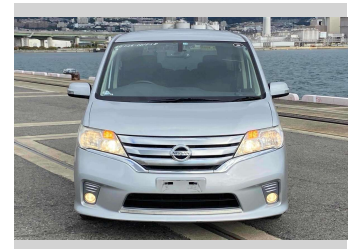

2013 Nissan Serena Highway Star S-Hybrid

Purchase Price **POA**

Includes GST
Excludes on-road costs of \$595

Finance may be available on this vehicle. Ask one of our friendly staff for more information.

Gain peace of mind with Mechanical Breakdown Insurance. **Ask us how.**

- Top features**
- » ABS Brakes
 - » Air Conditioning
 - » Electric Windows
 - » Fog Lights
 - » Power Steering
 - » Winker Mirror

Body Style
5 door, Van

Odometer
89,329 km

Engine
2000 cc, Hybrid

Fuel Type
Hybrid

Transmission
Automatic, 2WD

Wheels
-

VIN
-

Interior
Gray

Safety
-

Reg No.
-

Ext Colour
Silver

History
-