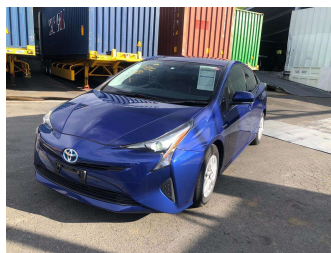

2016 Toyota Prius S

Purchase Price **POA**
 Includes GST
 Excludes on-road costs of \$595

Finance may be available on this vehicle. Ask one of our friendly staff for more information.

Gain peace of mind with Mechanical Breakdown Insurance. **Ask us how.**

- Top features**
- » ABS Brakes
 - » Air Conditioning
 - » Electric Windows
 - » Power Steering
 - » Winker Mirror

Body Style
5 door, Hatchback

Odometer
95,223 km

Engine
1800 cc, Hybrid

Fuel Type
Hybrid

Transmission
Automatic, 2WD

Wheels
 -

VIN
 -

Interior
Gray

Safety
 -

Reg No.

-

Ext Colour
Dark Blue

History