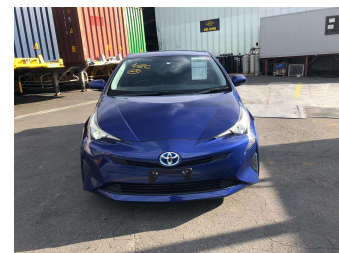

2016 Toyota Prius S

Purchase Price **POA**
 Includes GST
 Excludes on-road costs of \$595

Finance may be available on this vehicle. Ask one of our friendly staff for more information.

Gain peace of mind with Mechanical Breakdown Insurance. **Ask us how.**

- Top features**
- » ABS Brakes
 - » Air Conditioning
 - » Electric Windows
 - » Power Steering
 - » Winker Mirror

Body Style
5 door, Hatchback

Odometer
95,223 km

Engine
1800 cc, Hybrid

Fuel Type
Hybrid

Transmission
Automatic, 2WD

Wheels
 -

VIN
 -

Interior
Gray

Safety
 -

Reg No.

-

Ext Colour
Dark Blue

History