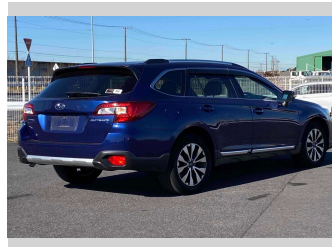

2016 Subaru Outback LIMITED

Purchase Price **POA**

Includes GST
Excludes on-road costs of \$595

Finance may be available on this vehicle. Ask one of our friendly staff for more information.

Gain peace of mind with Mechanical Breakdown Insurance. **Ask us how.**

- Top features**
- » ABS Brakes
 - » Air Conditioning
 - » Electric Windows
 - » Fog Lights
 - » Power Steering
 - » Spoiler
 - » Winker Mirror

Body Style
5 door, SUV / 4x4

Odometer
94,686 km

Engine
2500 cc

Fuel Type
Petrol

Transmission
Automatic, 4WD

Wheels
-

VIN
-

Interior
Cream Color

Safety
-

Reg No.
-

Ext Colour
Blue