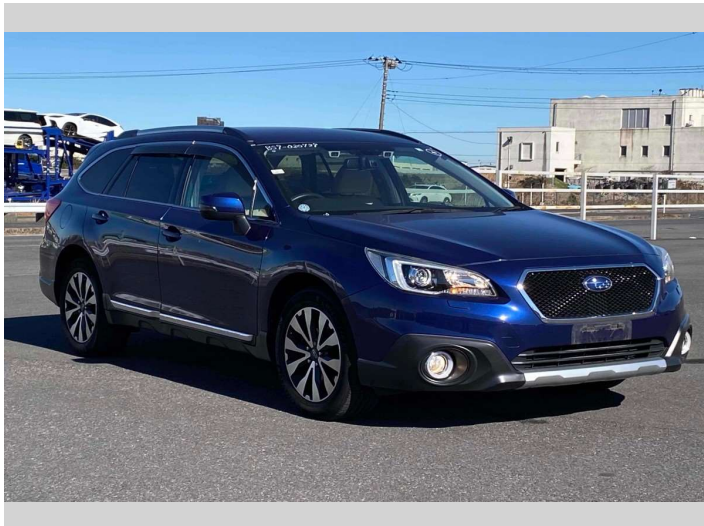

2016 Subaru Outback LIMITED

Purchase Price **POA**

Includes GST
Excludes on-road costs of \$595

Finance may be available on this vehicle. Ask one of our friendly staff for more information.

Gain peace of mind with Mechanical Breakdown Insurance. **Ask us how.**

- Top features**
- » ABS Brakes
 - » Air Conditioning
 - » Electric Windows
 - » Fog Lights
 - » Power Steering
 - » Spoiler
 - » Winker Mirror

Body Style
5 door, SUV / 4x4

Odometer
94,686 km

Engine
2500 cc

Fuel Type
Petrol

Transmission
Automatic, 4WD

Wheels
-

VIN
-

Interior
Cream Color

Safety
-

Reg No.
-

Ext Colour
Blue