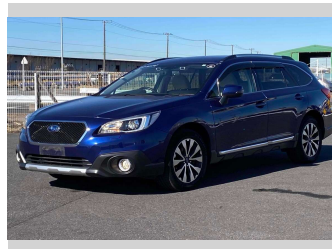

2016 Subaru Outback LIMITED

Purchase Price **POA**

Includes GST
Excludes on-road costs of \$595

Finance may be available on this vehicle. Ask one of our friendly staff for more information.

Gain peace of mind with Mechanical Breakdown Insurance. **Ask us how.**

- Top features**
- » ABS Brakes
 - » Air Conditioning
 - » Electric Windows
 - » Fog Lights
 - » Power Steering
 - » Spoiler
 - » Winker Mirror

Body Style
5 door, SUV / 4x4

Odometer
94,686 km

Engine
2500 cc

Fuel Type
Petrol

Transmission
Automatic, 4WD

Wheels
-

VIN
-

Interior
Cream Color

Safety
-

Reg No.
-

Ext Colour
Blue