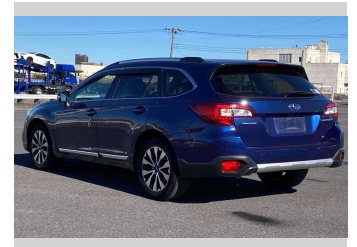

2016 Subaru Outback LIMITED

Purchase Price **POA**

Includes GST
Excludes on-road costs of \$595

Finance may be available on this vehicle. Ask one of our friendly staff for more information.

Gain peace of mind with Mechanical Breakdown Insurance. **Ask us how.**

- Top features**
- » ABS Brakes
 - » Air Conditioning
 - » Electric Windows
 - » Fog Lights
 - » Power Steering
 - » Spoiler
 - » Winker Mirror

Body Style
5 door, SUV / 4x4

Odometer
94,686 km

Engine
2500 cc

Fuel Type
Petrol

Transmission
Automatic, 4WD

Wheels
-

VIN
-

Interior
Cream Color

Safety
-

Reg No.
-

Ext Colour
Blue