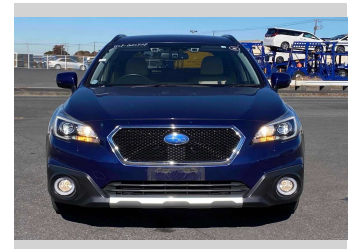

2016 Subaru Outback LIMITED

Purchase Price **POA**

Includes GST
Excludes on-road costs of \$595

Finance may be available on this vehicle. Ask one of our friendly staff for more information.

Gain peace of mind with Mechanical Breakdown Insurance. **Ask us how.**

- Top features**
- » ABS Brakes
 - » Air Conditioning
 - » Electric Windows
 - » Fog Lights
 - » Power Steering
 - » Spoiler
 - » Winker Mirror

Body Style
5 door, SUV / 4x4

Odometer
94,686 km

Engine
2500 cc

Fuel Type
Petrol

Transmission
Automatic, 4WD

Wheels
-

VIN
-

Interior
Cream Color

Safety
-

Reg No.
-

Ext Colour
Blue