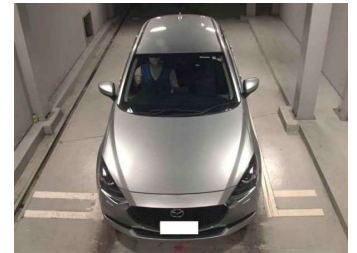

# 2019 Mazda 2 15S

**Purchase Price** **POA**

Includes GST  
Excludes on-road costs of \$595

Finance may be available on this vehicle. Ask one of our friendly staff for more information.

Gain peace of mind with Mechanical Breakdown Insurance. **Ask us how.**

- Top features**
- » ABS Brakes
  - » Air Conditioning
  - » Electric Windows
  - » Power Steering

Body Style  
**5 door, Hatchback**

Odometer  
**89,550 km**

Engine  
**1500 cc**

Fuel Type  
**Petrol**

Transmission  
**Automatic, 4WD**

Wheels  
-

VIN  
-

Interior  
**Gray**

Safety  
-

Reg No.  
-

Ext Colour  
**Silver**

History  
-

Seats  
**5 seats**