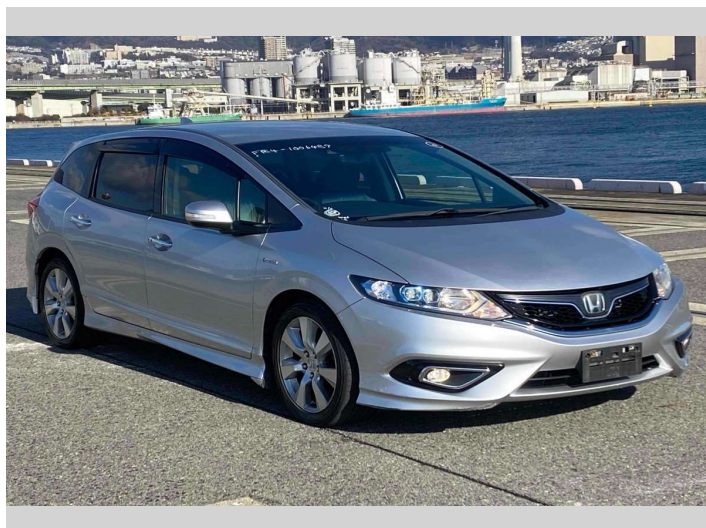

2015 Honda JADE Hybrid X

Purchase Price **POA**

Includes GST
Excludes on-road costs of $595

Finance may be available on this vehicle. Ask one of our friendly staff for more information.

Gain peace of mind with Mechanical Breakdown Insurance. **Ask us how.**

1. **Top features**
2. » ABS Brakes
   - » Air Conditioning
   - » Electric Windows
   - » Fog Lights
   - » Power Steering
   - » Spoiler
   - » Winker Mirror

Body Style
5 door, Station Wagon

Odometer
114,698 km

Engine
1500 cc, Hybrid

Fuel Type
Hybrid

Transmission
Automatic, 2WD

Wheels
-

VIN
-

Interior
Gray

Safety
-

Reg No.
-

Ext Colour
Silver

History
-

Seats
6 seats

CO2 Emissions
-

Energy Economy
-

Stock ID: 14706

Jan Japan - East Tamaki | Phone 09 972 1204 | Email sales@janjapan.co.nz
10 Progressive Way, East Tāmaki, Auckland 2016, New Zealand
www.janjapan.co.nz

4.27 | 313 reviews