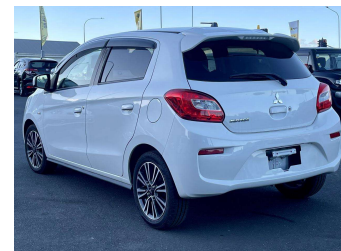

2018 Mitsubishi Mirage M

Purchase Price

\$9,490

Includes GST
Excludes on-road costs of \$595

Finance may be available on this vehicle. Ask one of our friendly staff for more information.

Gain peace of mind with Mechanical Breakdown Insurance. **Ask us how.**

Body Style

5 door, Hatchback

Odometer

84,040 km

Engine

1200 cc

Fuel Type

Petrol

Transmission

Automatic, 2WD

Wheels

-

VIN

7AT0CJ0AX23045734

Interior

Gray