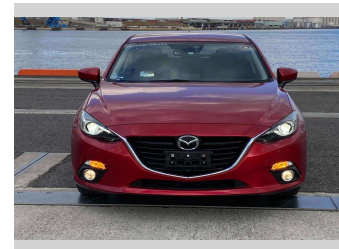

2013 Mazda Axela SPORT 20S TOURING

Purchase Price **POA**

Includes GST
Excludes on-road costs of \$595

Finance may be available on this vehicle. Ask one of our friendly staff for more information.

Gain peace of mind with Mechanical Breakdown Insurance. **Ask us how.**

- Top features**
- » ABS Brakes
 - » Air Conditioning
 - » Electric Windows
 - » Fog Lights
 - » Power Steering
 - » Spoiler

Body Style
5 door, Hatchback

Odometer
79,912 km

Engine
2000 cc

Fuel Type
Petrol

Transmission
Automatic, 2WD

Wheels
-

VIN
-

Interior
Gray

Safety
-

Reg No.

-

Ext Colour