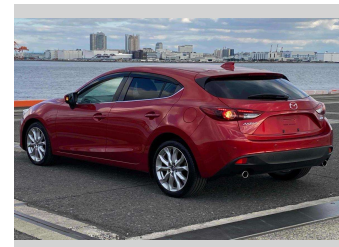

2013 Mazda Axela SPORT 20S TOURING

Purchase Price **POA**

Includes GST
Excludes on-road costs of \$595

Finance may be available on this vehicle. Ask one of our friendly staff for more information.

Gain peace of mind with Mechanical Breakdown Insurance. **Ask us how.**

- Top features**
- » ABS Brakes
 - » Air Conditioning
 - » Electric Windows
 - » Fog Lights
 - » Power Steering
 - » Spoiler

Body Style
5 door, Hatchback

Odometer
79,912 km

Engine
2000 cc

Fuel Type
Petrol