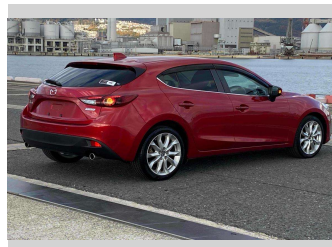

2013 Mazda Axela SPORT 20S TOURING

Purchase Price **POA**

Includes GST
Excludes on-road costs of \$595

Finance may be available on this vehicle. Ask one of our friendly staff for more information.

Gain peace of mind with Mechanical Breakdown Insurance. **Ask us how.**