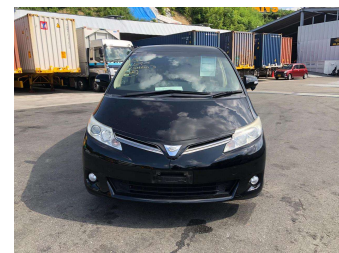

2015 Toyota Estima G

Purchase Price

\$17,900

Includes GST
Excludes on-road costs of \$595

Finance may be available on this vehicle. Ask one of our friendly staff for more information.

Gain peace of mind with Mechanical Breakdown Insurance. **Ask us how.**

- ### Top features
- » ABS Brakes
 - » Air Conditioning
 - » Electric Windows
 - » Fog Lights
 - » Power Steering
 - » Spoiler
 - » Winker Mirror

Body Style
5 door, Van

Odometer
85,948 km

Engine
2400 cc

Fuel Type
Petrol

Ext Colour
Black

History

-

Seats
7 seats

CO2 Emissions
★★★★☆☆
222 grams/km

Energy Economy
★★★★☆☆

Annual fuel cost of \$3,760
9.6L per 100km

Cost per year is an estimate based on petrol price of \$2.80 per litre and an average distance of 14000 km. Emissions and Energy Economy figures standardised to 3P WLTP.