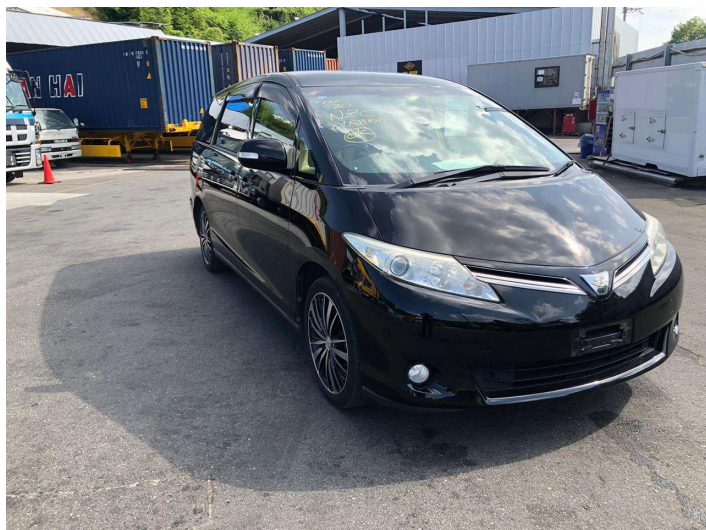

2015 Toyota Estima G

Purchase Price

\$17,900

Includes GST
Excludes on-road costs of \$595

Finance may be available on this vehicle. Ask one of our friendly staff for more information.

Gain peace of mind with Mechanical Breakdown Insurance. **Ask us how.**

- ### Top features
- » ABS Brakes
 - » Air Conditioning
 - » Electric Windows
 - » Fog Lights
 - » Power Steering
 - » Spoiler
 - » Winker Mirror

Body Style
5 door, Van

Odometer
85,948 km

Engine
2400 cc

Fuel Type
Petrol

Ext Colour
Black

History

-

Seats
7 seats

CO2 Emissions
★★★★☆☆
222 grams/km

Energy Economy
★★★★☆☆

Annual fuel cost of \$3,760
9.6L per 100km

Cost per year is an estimate based on petrol price of \$2.80 per litre and an average distance of 14000 km. Emissions and Energy Economy figures standardised to 3P WLTP.