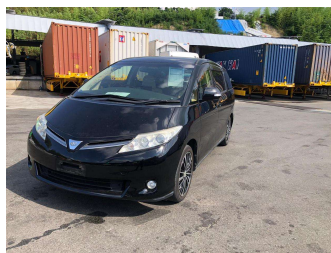

2015 Toyota Estima G

Purchase Price

\$17,900

Includes GST
Excludes on-road costs of \$595

Finance may be available on this vehicle. Ask one of our friendly staff for more information.

Gain peace of mind with Mechanical Breakdown Insurance. **Ask us how.**

- ### Top features
- » ABS Brakes
 - » Air Conditioning
 - » Electric Windows
 - » Fog Lights
 - » Power Steering
 - » Spoiler
 - » Winker Mirror

Body Style
5 door, Van

Odometer
85,948 km

Engine
2400 cc

Fuel Type
Petrol

Ext Colour
Black

History

-

Seats
7 seats

CO2 Emissions
★★★★☆☆
222 grams/km

Energy Economy
★★★★☆☆

Annual fuel cost of \$3,760
9.6L per 100km

Cost per year is an estimate based on petrol price of \$2.80 per litre and an average distance of 14000 km. Emissions and Energy Economy figures standardised to 3P WLTP.