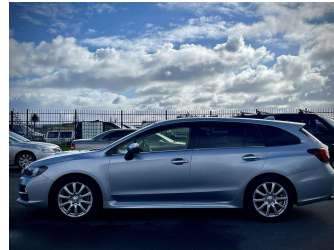

2016 Subaru Levorg 1.6 GT-S

Purchase Price

\$14,500

Includes GST
Excludes on-road costs of \$595

Finance may be available on this vehicle. Ask one of our friendly staff for more information.

Gain peace of mind with Mechanical Breakdown Insurance. **Ask us how.**

Body Style

5 door, Station Wagon

Odometer

109,780 km

Engine

1600 cc

Fuel Type

Petrol