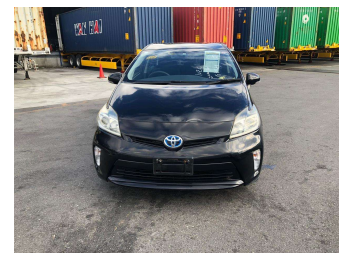

2014 Toyota Prius S

Purchase Price **POA**

Includes GST
Excludes on-road costs of \$595

Finance may be available on this vehicle. Ask one of our friendly staff for more information.

Gain peace of mind with Mechanical Breakdown Insurance. **Ask us how.**

- Top features**
- » ABS Brakes
 - » Air Conditioning
 - » Electric Windows
 - » Fog Lights
 - » Power Steering

Body Style
5 door, Hatchback

Odometer
100,402 km

Engine
1800 cc, Hybrid

Fuel Type
Hybrid

Transmission
Automatic, 2WD

Wheels
-

VIN
-

Interior
Gray

Safety
-

Reg No.
-

Ext Colour
Black

History
-

Seats
5 seats