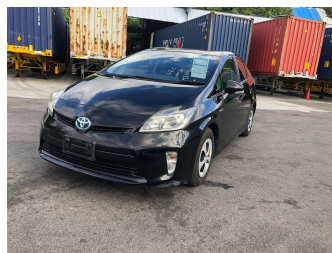

2014 Toyota Prius S

Purchase Price **POA**

Includes GST
Excludes on-road costs of \$595

Finance may be available on this vehicle. Ask one of our friendly staff for more information.

Gain peace of mind with Mechanical Breakdown Insurance. **Ask us how.**

- Top features**
- » ABS Brakes
 - » Air Conditioning
 - » Electric Windows
 - » Fog Lights
 - » Power Steering

Body Style
5 door, Hatchback

Odometer
100,402 km

Engine
1800 cc, Hybrid

Fuel Type
Hybrid

Transmission
Automatic, 2WD

Wheels
-

VIN
-

Interior
Gray

Safety
-

Reg No.
-

Ext Colour
Black

History
-

Seats
5 seats