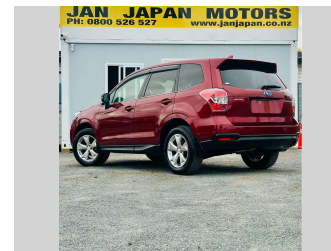

2015 Subaru Forester 2.0I-L EYESIGHT

Purchase Price **\$14,500**

Includes GST
Excludes on-road costs of \$595

Finance may be available on this vehicle. Ask one of our friendly staff for more information.

Body Style
5 door, SUV / 4x4

Odometer
84,836 km

Engine
1990 cc

Fuel Type
Petrol

Transmission
Automatic, 4WD

Wheels
-

VIN
7AT0GF17X25057819

Interior
Gray