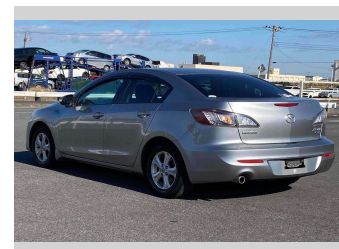

2012 Mazda Axela 20E SKYACTIV

Purchase Price **POA**

Includes GST
Excludes on-road costs of \$595

Finance may be available on this vehicle. Ask one of our friendly staff for more information.

Gain peace of mind with Mechanical Breakdown Insurance. **Ask us how.**

- Top features**
- » ABS Brakes
 - » Air Conditioning
 - » Electric Windows
 - » Fog Lights
 - » Power Steering
 - » Winker Mirror

Body Style
4 door, Sedan

Odometer
86,153 km

Engine
2000 cc

Fuel Type
Petrol

Transmission
Automatic, 2WD

Wheels
-

VIN
-

Interior
Gray

Safety
-

Reg No.
-

Ext Colour
Silver

History
-