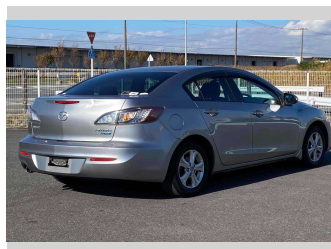

2012 Mazda Axela 20E SKYACTIV

Purchase Price **POA**

Includes GST
Excludes on-road costs of \$595

Finance may be available on this vehicle. Ask one of our friendly staff for more information.

Gain peace of mind with Mechanical Breakdown Insurance. **Ask us how.**

- Top features**
- » ABS Brakes
 - » Air Conditioning
 - » Electric Windows
 - » Fog Lights
 - » Power Steering
 - » Winker Mirror

Body Style
4 door, Sedan

Odometer
86,153 km

Engine
2000 cc

Fuel Type
Petrol

Transmission
Automatic, 2WD

Wheels
-

VIN
-

Interior
Gray

Safety
-

Reg No.
-

Ext Colour
Silver

History
-