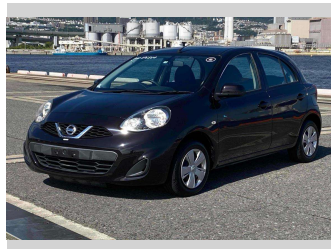

2014 Nissan March X

Purchase Price

Includes GST
Excludes on-road costs of \$595

POA

Finance may be available on this vehicle. Ask one of our friendly staff for more information.

Gain peace of mind with Mechanical Breakdown Insurance. **Ask us how.**

Top features

- » ABS Brakes
- » Air Conditioning
- » Electric Windows
- » Power Steering

Body Style

5 door, Hatchback

Odometer

85,183 km

Engine

1200 cc