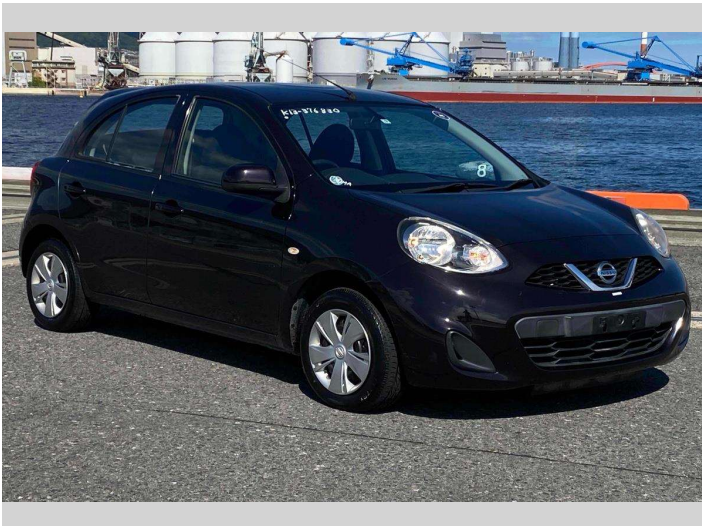

2014 Nissan March X

Purchase Price

Includes GST
Excludes on-road costs of \$595

POA

Finance may be available on this vehicle. Ask one of our friendly staff for more information.

Gain peace of mind with Mechanical Breakdown Insurance. **Ask us how.**

Top features

- » ABS Brakes
- » Air Conditioning
- » Electric Windows
- » Power Steering

Body Style

5 door, Hatchback

Odometer

85,183 km

Engine

1200 cc

Fuel Type

Petrol

Transmission

Automatic, 2WD

Wheels

-

VIN

-