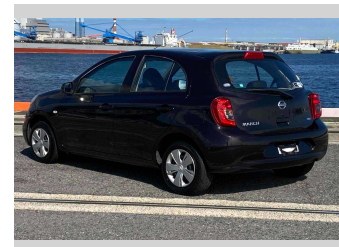

2014 Nissan March X

Purchase Price

Includes GST
Excludes on-road costs of \$595

POA

Finance may be available on this vehicle. Ask one of our friendly staff for more information.

Gain peace of mind with Mechanical Breakdown Insurance. **Ask us how.**

Top features

- » ABS Brakes
- » Air Conditioning
- » Electric Windows
- » Power Steering

Body Style

5 door, Hatchback

Odometer

85,183 km

Engine

1200 cc