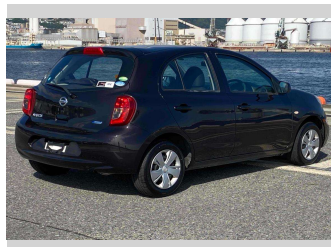

2014 Nissan March X

Purchase Price

Includes GST
Excludes on-road costs of \$595

POA

Finance may be available on this vehicle. Ask one of our friendly staff for more information.

Gain peace of mind with Mechanical Breakdown Insurance. **Ask us how.**

Top features

- » ABS Brakes
- » Air Conditioning
- » Electric Windows
- » Power Steering

Body Style

5 door, Hatchback

Odometer

85,183 km

Engine

1200 cc