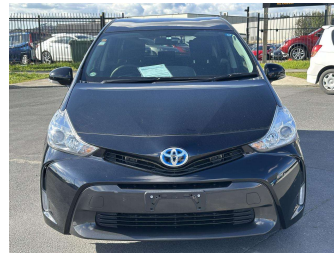

# 2016 Toyota Prius Alpha

**Purchase Price** **\$16,700**

Includes GST  
Excludes on-road costs of \$595

Finance may be available on this vehicle. Ask one of our friendly staff for more information.

Gain peace of mind with Mechanical Breakdown Insurance. **Ask us how.**

**Body Style**  
5 door, Station Wagon

**Odometer**  
100,612 km

**Engine**  
1800 cc, Hybrid

**Fuel Type**  
Hybrid

**Transmission**  
Automatic, 2WD

**Wheels**  
Hubcap

**VIN**  
7AT0H637X23034861

**Interior**  
Gray