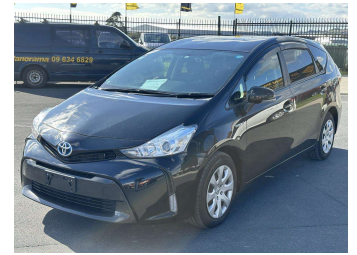

# 2016 Toyota Prius Alpha

**Purchase Price** **\$16,700**

Includes GST  
Excludes on-road costs of \$595

Finance may be available on this vehicle. Ask one of our friendly staff for more information.

Gain peace of mind with Mechanical Breakdown Insurance. **Ask us how.**

**Body Style**  
5 door, Station Wagon

**Odometer**  
100,612 km

**Engine**  
1800 cc, Hybrid

**Fuel Type**  
Hybrid

**Transmission**  
Automatic, 2WD

**Wheels**  
Hubcap

**VIN**  
7AT0H637X23034861

**Interior**  
Gray

**Safety**

Based on 2023 UCSR rating for 12-21 models

**Reg No.**  
-

**Ext Colour**  
Black

**History**  
-

**Seats**  
5 seats, Fabric

**CO2 Emissions**  
★★★★☆  
111 grams/km

**Energy Economy**  
★★★★☆☆  
Annual fuel cost of \$1,840  
4.7L per 100km