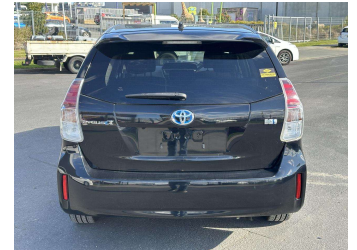

# 2016 Toyota Prius Alpha

**Purchase Price** **\$16,700**

Includes GST  
Excludes on-road costs of \$595

Finance may be available on this vehicle. Ask one of our friendly staff for more information.

Gain peace of mind with Mechanical Breakdown Insurance. **Ask us how.**

**Body Style**  
5 door, Station Wagon

**Odometer**  
100,612 km

**Engine**  
1800 cc, Hybrid

**Fuel Type**  
Hybrid

**Transmission**  
Automatic, 2WD

**Wheels**  
Hubcap

**VIN**  
7AT0H637X23034861

**Interior**  
Gray