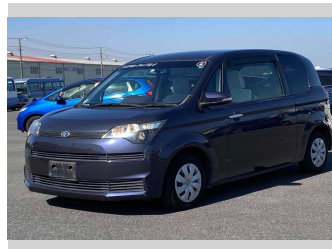

2014 Toyota Spade X

Purchase Price **\$8,900**

Includes GST
Excludes on-road costs of \$595

Finance may be available on this vehicle. Ask one of our friendly staff for more information.

Gain peace of mind with Mechanical Breakdown Insurance. **Ask us how.**

- Top features**
- » ABS Brakes
 - » Air Conditioning
 - » CD Player
 - » Electric Windows
 - » Keyless Entry
 - » Power Steering
 - » Winker Mirror

Body Style
4 door, Hatchback

Odometer
75,079 km

Engine
1300 cc

Fuel Type
Petrol

Transmission
Automatic, 2WD

Wheels
-

VIN
-

Interior
Gray

Safety
-

Reg No.

-