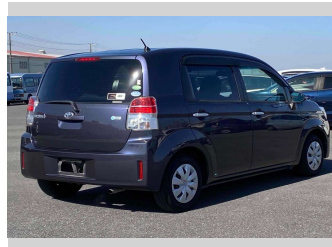

2014 Toyota Spade X

Purchase Price **\$8,900**

Includes GST
Excludes on-road costs of \$595

Finance may be available on this vehicle. Ask one of our friendly staff for more information.

Gain peace of mind with Mechanical Breakdown Insurance. **Ask us how.**

- Top features**
- » ABS Brakes
 - » Air Conditioning
 - » CD Player
 - » Electric Windows
 - » Keyless Entry
 - » Power Steering
 - » Winker Mirror

Body Style
4 door, Hatchback

Odometer
75,079 km

Engine
1300 cc

Fuel Type
Petrol

Transmission
Automatic, 2WD

Wheels
-

VIN
-

Interior
Gray

Safety
-

Reg No.

-