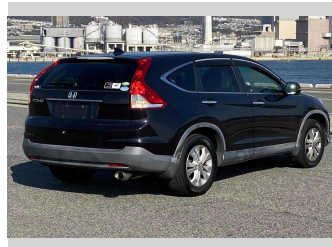

2012 Honda CR-V 20G

Purchase Price **POA**

Includes GST
Excludes on-road costs of $595

Finance may be available on this vehicle. Ask one of our friendly staff for more information.

Gain peace of mind with Mechanical Breakdown Insurance. **Ask us how.**

1. **Top features**
2. » ABS Brakes
   - » Air Conditioning
   - » Electric Windows
   - » Fog Lights
   - » Power Steering
   - » Spoiler
   - » Winker Mirror

Body Style
5 door, SUV / 4x4

Odometer
30,165 km

Engine
2000 cc

Fuel Type
Petrol

Transmission
Automatic, 2WD

Wheels
-

VIN
-

Interior
Gray

Safety
-

Reg No.
-

Ext Colour
Black

History
-

Seats
5 seats

CO2 Emissions
-

Energy Economy
-

Stock ID: 14649

Jan Japan - East Tamaki | Phone 09 972 1204 | Email sales@janjapan.co.nz
10 Progressive Way, East Tāmaki, Auckland 2016, New Zealand
www.janjapan.co.nz

★★★★☆
4.29 | 311 reviews