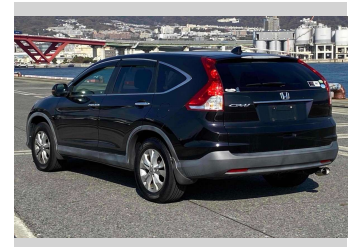

2012 Honda CR-V 20G

Purchase Price **POA**

Includes GST
Excludes on-road costs of $595

Finance may be available on this vehicle. Ask one of our friendly staff for more information.

Gain peace of mind with Mechanical Breakdown Insurance. **Ask us how.**

1. **Top features**
2. » ABS Brakes
   - » Air Conditioning
   - » Electric Windows
   - » Fog Lights
   - » Power Steering
   - » Spoiler
   - » Winker Mirror

Body Style
5 door, SUV / 4x4

Odometer
30,165 km

Engine
2000 cc

Fuel Type
Petrol

Transmission
Automatic, 2WD

Wheels
-

VIN
-

Interior
Gray

Safety
-

Reg No.
-

Ext Colour
Black

History
-

Seats
5 seats

CO2 Emissions
-

Energy Economy
-

Stock ID: 14649

Jan Japan - East Tamaki | Phone 09 972 1204 | Email sales@janjapan.co.nz
10 Progressive Way, East Tāmaki, Auckland 2016, New Zealand
www.janjapan.co.nz

★★★★☆
4.29 | 311 reviews