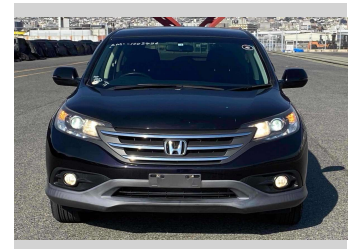

2012 Honda CR-V 20G

Purchase Price **POA**

Includes GST
Excludes on-road costs of $595

Finance may be available on this vehicle. Ask one of our friendly staff for more information.

Gain peace of mind with Mechanical Breakdown Insurance. **Ask us how.**

1. **Top features**
2. » ABS Brakes
   - » Air Conditioning
   - » Electric Windows
   - » Fog Lights
   - » Power Steering
   - » Spoiler
   - » Winker Mirror

Body Style
5 door, SUV / 4x4

Odometer
30,165 km

Engine
2000 cc

Fuel Type
Petrol

Transmission
Automatic, 2WD

Wheels
-

VIN
-

Interior
Gray

Safety
-

Reg No.
-

Ext Colour
Black

History
-

Seats
5 seats

CO2 Emissions
-

Energy Economy
-

Stock ID: 14649

Jan Japan - East Tamaki | Phone 09 972 1204 | Email sales@janjapan.co.nz
10 Progressive Way, East Tāmaki, Auckland 2016, New Zealand
www.janjapan.co.nz

★★★★☆
4.29 | 311 reviews